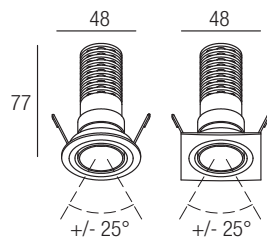

IP44 made in Italy

Supply current

500 mA (V_i 9V)

Power

6 W

Series wiring

Dimensions

Photometric diagrams