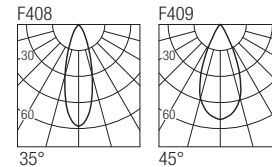

IP44 made in Italy

Supply current

500 mA (V_i 9V)

Power

6 W

Series wiring

Dimensions

Photometric diagrams

CCT/CRI/Flux

CCT	CRI98	Flux
2700K	—	540 lm
3000K	—	600 lm
4000K	—	620 lm

Code construction

Optionals

CS1005

Recessing box

LJL6E01

Low luminance louver