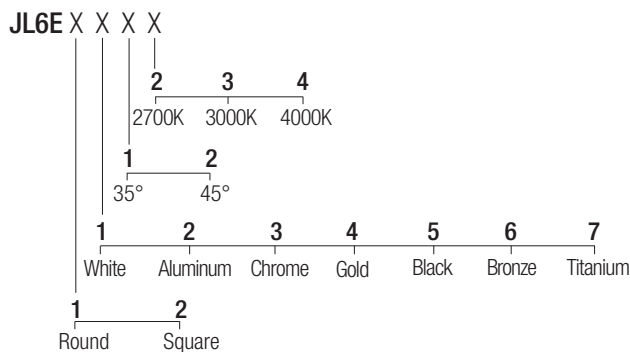

IP44 made in Italy

Supply current

500 mA (V_i 9V)

Power

6 W

Series wiring

Dimensions

Photometric diagrams

CCT/CRI/Flux

CCT	CRI98	Flux
2700K	—	540 lm
3000K	—	600 lm
4000K	—	620 lm

Code construction

Optionals

CS1005

Recessing box

LJL6E01

Low luminance louver