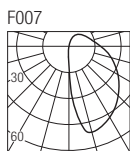

Photometric diagrams

CCT/CRI/Flux

2700K	324 lm
3000K	360 lm
4000K	385 lm

Code construction