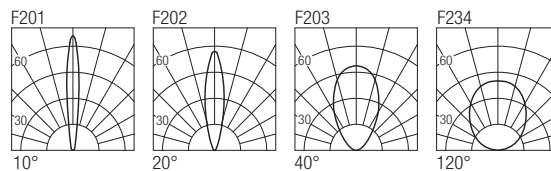

IP67 made in Italy

Supply current

24VDC

Power

6W

Parallel wiring

Dimensions

Photometric diagrams