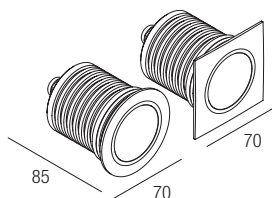

IP67 made in Italy

Supply current

24VDC

Power

6W

Parallel wiring

Dimensions

Photometric diagrams