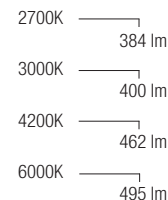

CCT/CRI/Flux