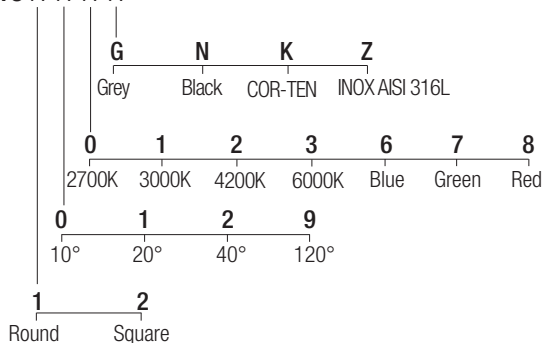

CCT/CRI/Flux

Code construction

XT5 X X X

Note: cable cut to measure on request

Optionals

CSXJ01
Recessing box

L007
Low luminance louver

Note: the filter must be ordered together with the lighting fixture