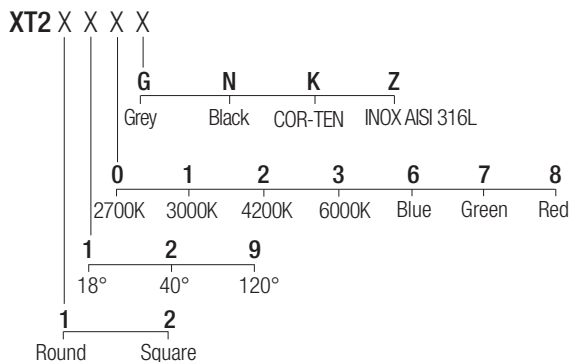

IP67 made in Italy

Supply current

350-500mA (V, 8,7V)

Power

3-6W

Series wiring

Dimensions

Photometric diagrams

CCT/CRI/Flux

	350mA	500mA
2700K	267lm	384lm
3000K	279lm	400lm
4200K	309lm	462lm
6000K	342lm	495lm

Code construction

Note: cable cut to measure on request

Optionals

CSXT01
Recessing box

L001
Low luminance louver