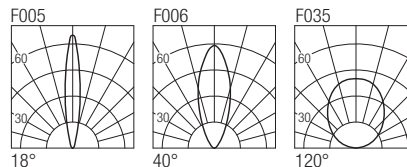

IP67 made in Italy

Supply current

350-500mA (V, 8,7V)

Power

3-6W

Series wiring

Dimensions

Photometric diagrams

CCT/CRI/Flux

	350mA	500mA
2700K	267lm	384lm
3000K	279lm	400lm
4200K	309lm	462lm
6000K	342lm	495lm

Code construction

Note: cable cut to measure on request

Optionals

CSXT01
Recessing box

L001
Low luminance louver