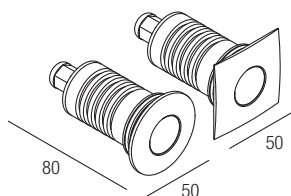

IP67 made in Italy

Supply current

350-500mA (V, 8,7V)

Power

3-6W

Series wiring

Dimensions

Photometric diagrams