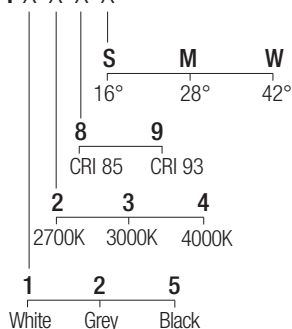

Code construction

TP1 X X X X