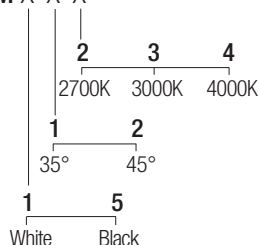

Code construction

ZWEM X X X