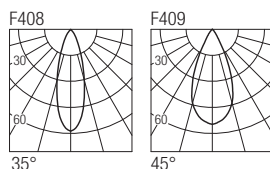

Supply current

500 mA (V_i 9V)

Power

6 W

Series wiring

Dimensions

Photometric diagrams

CCT/CRI/Flux