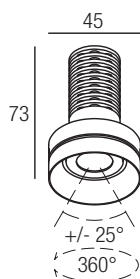

Supply current

500 mA (V_i 9V)

Power

6 W

Series wiring

Dimensions

Photometric diagrams

CCT/CRI/Flux