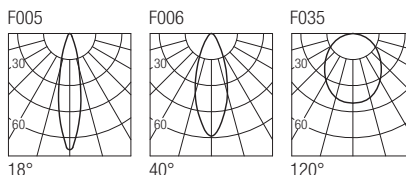

Photometric diagrams

CCT/CRI/Flux

	350mA	500mA
2700K	267lm	384lm
3000K	279lm	400lm
4200K	309lm	462lm
6000K	342lm	495lm