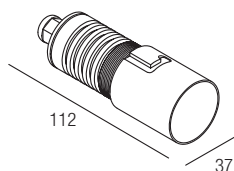

Supply current

350-500mA (V, 8,7V)

Power

3-6W

Series wiring

CRI

85

Dimensions