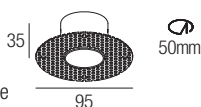

Photometric diagrams

CCT/CRI/Flux

	350mA	500mA
2700K	267lm	384lm
3000K	279lm	400lm
4200K	309lm	462lm
6000K	342lm	495lm

Code construction

ZT2 X X X

Optionals

ZQT00U ZQT00UB

White Black

Plasterboard recessing frame

L001

Low luminance louver

Note: the filter must be ordered together with the lighting fixture

Drivers

350 mA	on/off	dimmable	500 mA	on/off	dimmable
AL1034 (1..3)	30mm IP20	AL4000 (1..4)	72mm IP20 PUSH 0/1..10V	AL1074 (1..2)	30mm IP20
AL1035 (1..3)	40mm IP20	AL4051 (1..4)	72mm IP20 DALI	AL1077 (1..2)	40mm IP20
AL1037 (1..5)	55mm IP20 S.P.	AL4053 (1..4)	56mm IP20 PUSH IGBT-TRIAC	AL1084 (1..3)	55mm IP20 S.P.
AL9011 (1..4)	44mm IP67	AL8035 (2..4)	IP67 DALI	AL9051 (1..3)	44mm IP67
				AL4010 (1..4)	72mm IP20 PUSH 0/1..10V
				AL4151 (1..4)	72mm IP20 DALI
				AL4153 (1..4)	56mm IP20 PUSH IGBT-TRIAC
				AL8050 (2..4)	IP67 DALI